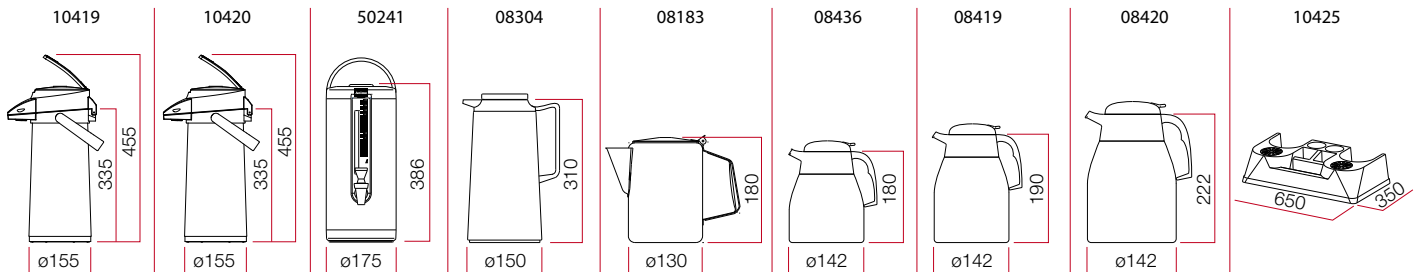

Animo Coffee makers with jugs - specifications

Animo Thermos jugs

Art. 10419	Thermos jug 2.1 ltr. with pump and stainless steel inner lining
Art. 10420	Thermos jug 2.1 ltr. with pump and glass inner lining
Art. 50241	Thermos container 2.4 ltr. with no-drip tap, gauge glass and coffee blender
Art. 08304	Thermos jug 1.85 ltr.
Art. 08183	Stainless steel jug 1.8 ltr. with filling lid

Art. 08436*	Thermos jug 1.0 ltr. with stainless steel inner lining
Art. 08419*	Thermos jug 1.5 ltr. with stainless steel inner lining
Art. 08420*	Thermos jug 2.0 ltr. with stainless steel inner lining
Art. 10425	Thermos jug buffet suitable for thermos jugs with pump 2.1 ltr.

* Dishwasher proof